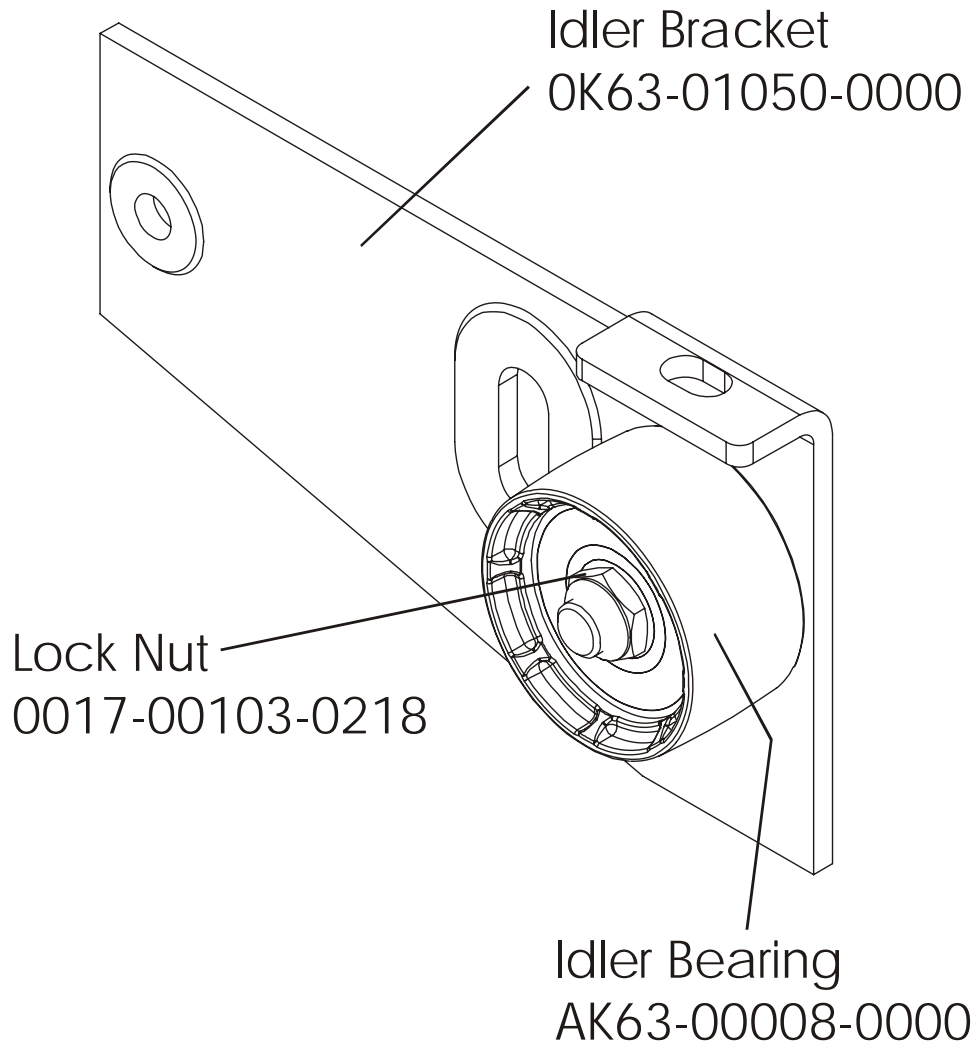

90RW-0XXX-02

S/N CCK100000 and UP

Clutch Assembly
AK63-00026-0000
(not included in kit)

Magnet
118E-00001-0124
(not included in kit)

Idler Bracket Assembly – AK63-00021-0000

ARCTIC SILVER 90RW
Seat Assembly